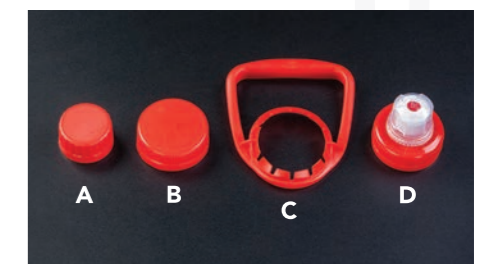

**Decoration:**

- Embossing
- Wrap around
- Shrink sleeve

**Colours:**

We offer various colour options subject to minimum quantities. We recommend clear PET to maximise recyclability.

**Key Benefits:**

- Tamper evident
- No leakages
- BPA Free
- EU Food Safety Compliant
- Choice of 38 mm functional closures with outstanding print quality
- Carry handle for bulk packs
- Preforms available

**Closures Available:**

- A** 28 mm 1881 Grip
- B** 38 mm PET Cap
- C** 38 mm PET Handle
- D** 38 mm Twinseal Sports Cap