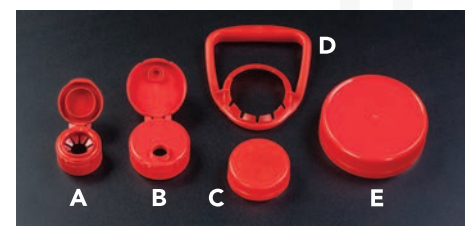

Decoration:

- Embossing
- Wrap around
- Shrink sleeve

Colours:

We offer various colour options subject to minimum quantities. We recommend clear PET to maximise recyclability.

Key Benefits:

- Tamper evident
- No leakages
- BPA Free
- EU Food Safety Compliant
- Broad range of shapes and sizes
- Range of functional 28 mm and 38 mm closures
- Carry handle for bulk packs
- Preforms available

Closures Available:

- A** 28 mm Fliptop
- B** 38 mm Fliptop
- C** 38 mm PET Cap
- D** 38 mm Handle
- E** 70 mm Jar Lid

Filling Machines:

- Filling equipment available on a rental basis
- Technical support provided