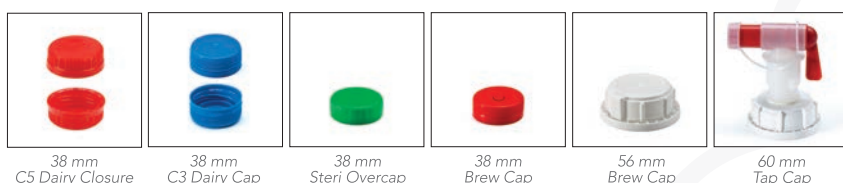

Beverage Solutions

Description	Code	Neck Size	Tamper Evident	Seal Type	Units/Carton
HDPE					
38 mm C5 Dairy Closure	B0434	38 mm Dairy	Yes	Plug	2400**
38 mm C3 Dairy Cap	B0433	38 mm Dairy	Yes	Plug	1600
38 mm C3 Dairy Cap	B0432	38 mm Dairy	Yes	Liner	1600
38 mm Steri Overcap	B0458	38 mm Steri	Yes, Foil Seal	Foil	2000
38 mm Brew Cap	B0415	38 mm Brew	Yes	N/A	1600
56 mm Brew Cap	B0425	56 mm Industrial	Yes	N/A	400
60 mm Tap Cap	B0426	56 mm Industrial	No	Ring Seal	60*
PET					
28 mm 1881 Grip	B0207/208	28 mm PCO 1881	Yes	Plug	4000**
28 mm Fliptop Squeeze	B0111	28 mm PCO 1881	Yes	Plug	2400
38 mm Fliptop	B0223	38 mm Beri Neck	Yes	Plug	1100
38 mm Twinseal Sports Cap	B0360	38 mm Beri Neck	Yes	Plug	1100
38 mm PET Cap	B0300	38 mm Beri Neck	Yes	Plug	2400**
38 mm Handle (2/3 Litre)	B0100	38 mm Beri Neck	N/A	N/A	1100
38 mm Handle (4/5 Litre)	B0102	38 mm Beri Neck	N/A	N/A	TBC
46 mm Cap	B0302	46 mm PET	Yes	Plug	800
46 mm Handle	B0101	46 mm PET	N/A	N/A	600

Standard Carton Size:

490L x 390W x 280H

Except where indicated:

* 440L x 365W x 190H

** 490L x 390W x 370H

All dimensions in millimetres

HDPE