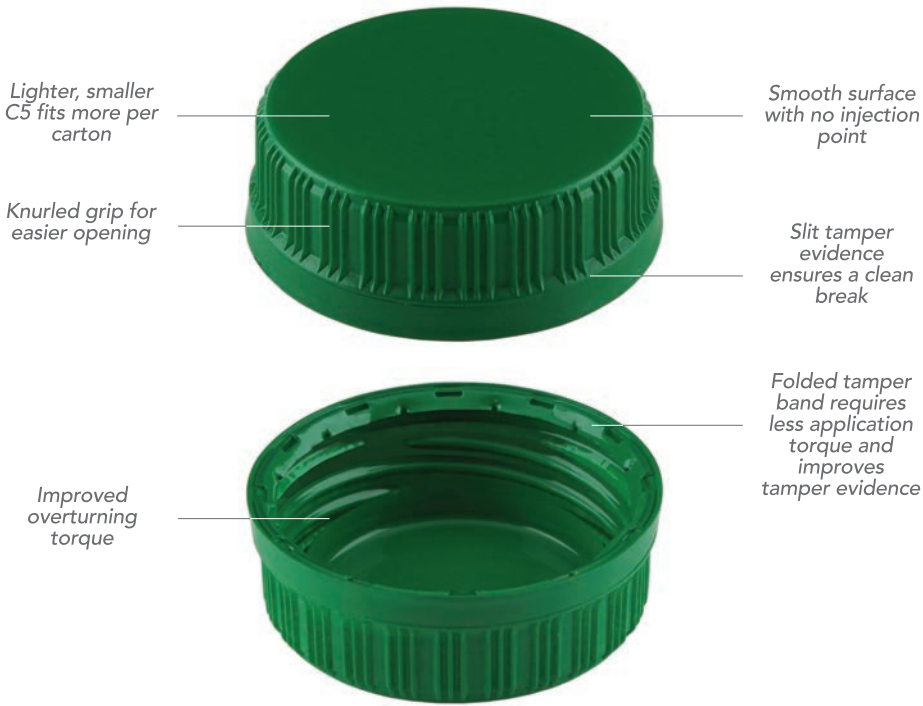

NEW

38 mm C5 Dairy Closure

Introducing South Africa's lightest dairy closure, for a lighter footprint on the environment.

The lightweight C5 dairy closure significantly reduces secondary packaging and carbon emissions. The special design enables a lower application torque and is compression moulded for improved energy efficiency. Once opened, the tamper evidence band remains securely attached to the bottle to reduce littering.

38 mm C5 Dairy Closure

Key Benefits:

- Lightweight
- Requires less secondary packaging
- Reduced carbon footprint
- Compression moulded for energy efficiency
- 100% camera inspection for quality and consistency
- More impactful decoration options
- Reduced application torque
- Improved tamper evidence
- Technical support during changeover

Upon opening, the tamper band drops down to make tampering more visible. The tamper band remains securely attached to the bottle to reduce littering.

Description	Code	Neck Size	Tamper Evident	Seal Type	Units/Carton
HDPE					
38 mm C5 Dairy Closure	B0434	38 mm Dairy	Yes	Plug	2400